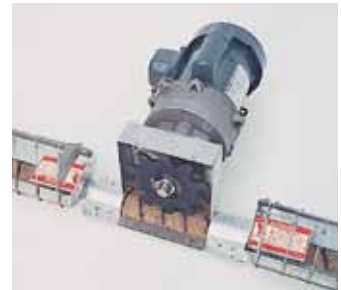

ULTRAFLO® Breeder Feeder

The Breeder Feeder that Speeds the Feed to Your Birds

Let's grow together.

Fast Feed Delivery and Top Conversion

- The ULTRAFLO® Auger delivers feed fast – 100 feet (30.5 meters) per minute.
- Fast feed delivery speed means no birds can eat until all birds can eat, eliminating competition, stress and picking over of feed.
- Auger flightings act as a grid to prevent raking and wasting feed.
- Trough shape provides a natural “feed catch zone” for even greater feed savings.
- Feed savings and low horsepower requirements result in lower overall operating costs.

Uniform Ration and Easy Operation

- The rotating action of the ULTRAFLO® Feeder's auger stirs feed to maintain an absolute mix of feed components for a direct “bin-to-bird” feed ration.
- A variety of grill spacings is available to prevent males from eating the hen's ration. Using a separate rooster feeder keeps males in better condition and fertility high.

Chore-Time's ULTRAFLO® Breeder Feeding System quickly and reliably delivers uniform feed to every breeder hen. Each bird gets its share of the ration for better uniformity.

- System is easy to program and operate, and, since there are no corner units or links to cause breakdowns, the ULTRAFLO System requires virtually no maintenance.