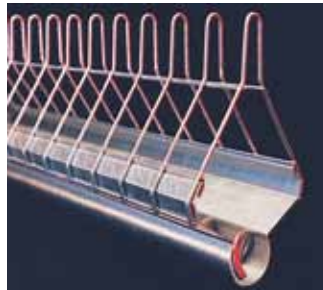

ULTRAFLO® Breeder Feeder

The Breeder Feeder that Speeds the Feed to Your Birds

Let's grow together.

Fast Feed Delivery and Top Conversion

- The ULTRAFLO® Auger delivers feed fast – 100 feet (30.5 meters) per minute.
- Fast feed delivery speed means no birds can eat until all birds can eat, eliminating competition, stress and picking over of feed.
- Auger flightings act as a grid to prevent raking and wasting feed.
- Trough shape provides a natural “feed catch zone” for even greater feed savings.
- Feed savings and low horsepower requirements result in lower overall operating costs.

Uniform Ration and Easy Operation

- The rotating action of the ULTRAFLO® Feeder's auger stirs feed to maintain an absolute mix of feed components for a direct “bin-to-bird” feed ration.
- A variety of grill spacings is available to prevent males from eating the hen's ration. Using a separate rooster feeder keeps males in better condition and fertility high.

Chore-Time's ULTRAFLO® Breeder Feeding System quickly and reliably delivers uniform feed to every breeder hen. Each bird gets its share of the ration for better uniformity.

- System is easy to program and operate, and, since there are no corner units or links to cause breakdowns, the ULTRAFLO System requires virtually no maintenance.