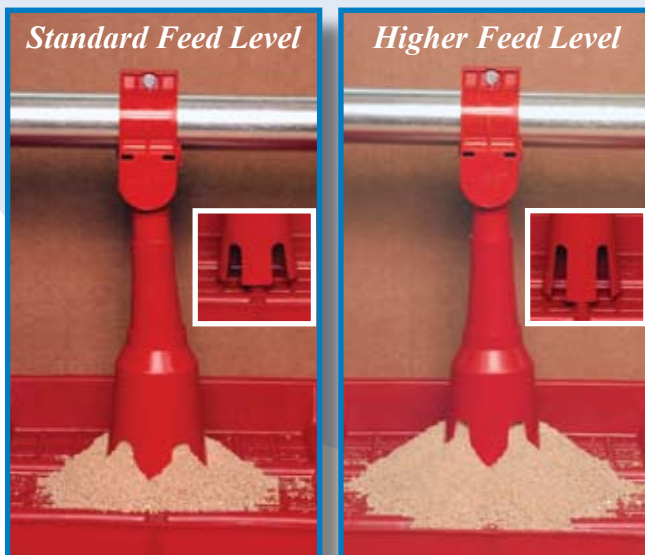

Gets Chicks Off to a Good Start and Simplifies New Flock Chores

E-Z START® Chick Feeder

- Standard outlet drop is available separately (top right), with optional red brood cone (center right) or with optional telescoping white extension tube (bottom right).
- E-Z START® Brood Cone telescopes from 9 to 12 inches (23 to 30 cm) in height (from bottom of cone to center of feeder tube).
- E-Z START® Telescoping Extension Tube is available in 3.3-, 4.8- or 6-inch (84-, 122- and 152-mm) lengths to accommodate various feeder line heights.
- High level of feed in tray encourages perimeter eating, minimizes feed contamination and aids in chick transition to round pans.
- Durable, polypropylene plastic construction with ultraviolet protection for long life.
- Easy to operate, manage, clean and store. No tools required to adjust telescoping tubes.

Outlet drop tube swings and locks under feeder line with built-in feed shut-off.

Telescoping Brood Cone stores neatly under the feeder tube.

Brood cone comes with standard height slots (shown at left above) or trim away designated portion at top of slot for a higher feed level (shown at right above).

Telescoping white extension tube allows feeder adjustment to various pan heights.

Gets Poults Off to a Good Start and Simplifies New Flock Chores

E-Z START® Poult Feeder

- Standard outlet drop tube is available separately or with optional white telescoping tube in 3.3-, 4.8- or 6-inch (84-, 122- and 152-mm) lengths to accommodate various feeder line heights.
- Unique feed cone maintains proper feed level and features patented sparkle flecks to attract poults.
- High level of feed in pan encourages perimeter eating, minimizes feed contamination and aids in poult transition to round pans.
- Durable, polypropylene plastic construction with ultraviolet protection for long life.
- Easy to operate, manage, clean and store.