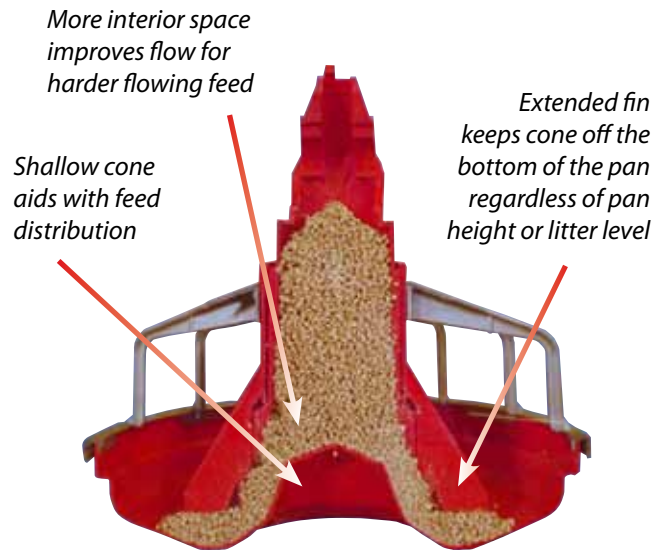

MODEL C2® PLUS Broiler Feeders

Let's grow together.

Featuring the Extended Fin Model of the Well-Known Chore-Time® Original Feeder

Extended Fin Model Helps Maintain Feed Flow

- Longer anti-rake fins keep the cone off the bottom of the pan – permits more feed in the pan when the windows are closed with the pan on the floor.
- Fixed height at the bottom helps maintain feed flow at all times, regardless of pan height or litter level.
- Unique pan profile uses a shallow cone molded into the center of the pan. This short raised area within the upper feed cone aids with feed distribution, both through the flood windows and into the pan.
- All Chore-Time Model C2® Plus feeder pans feature Chore-Time's extended five-year prorated warranty. (See Chore-Time's full written warranty for complete warranty details.)

Chore-Time's MODEL C2® PLUS Extended Fin Feeder

Gets Birds Off to a Good Start from Day One

- **Chick-friendly** 14-spoke grill design lets birds exit pans easily.
- **Shallow pan option** reduces the need for feed trays and extra labor when starting birds.
- **Optional feed windows** fill pans high with feed to attract chicks.
- **All-plastic construction** with ultra-violet protection and reinforced eating and cone wear areas.

Easy-To-Read Feed Level Settings

Keeps Birds Growing with Top Feed Conversion

- **Feed-saving features** include Chore-Time's "V"-shaped pan bottom design, double pan lip and anti-rake fins.
- **A reinforced eating area** provides greater strength in the pan bottom.
- **Easy-to-read feed level settings** make it simple to adjust the feed level as birds grow.